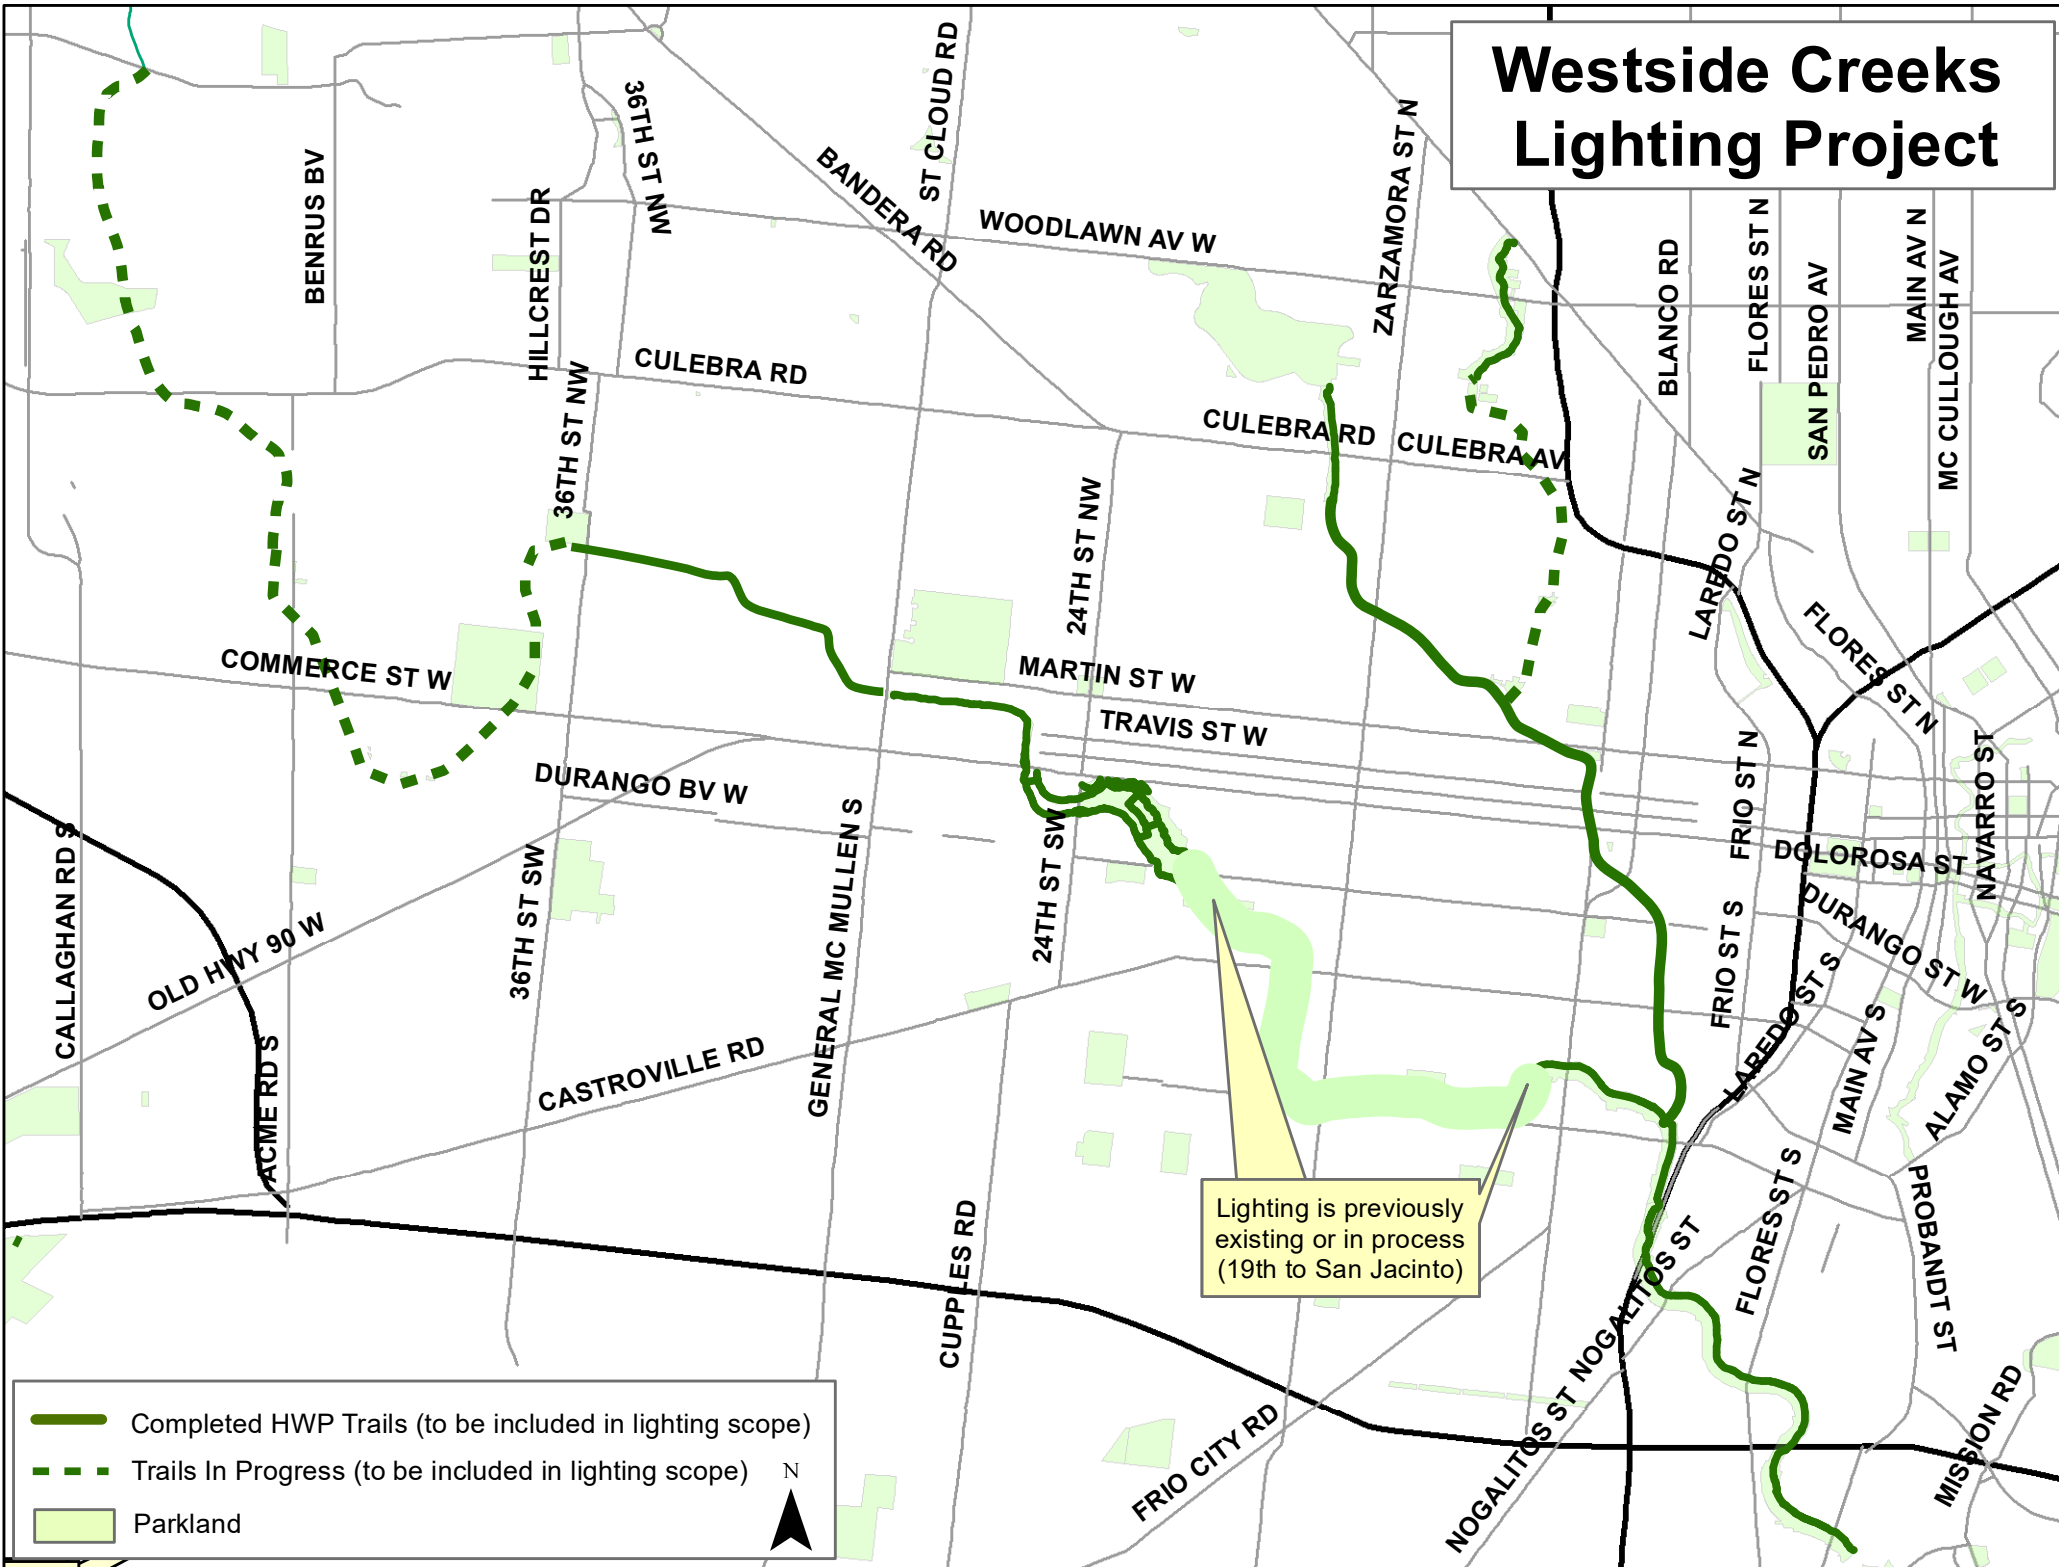

Westside Creeks Lighting Project

- Completed HWP Trails (to be included in lighting scope)
- Trails In Progress (to be included in lighting scope)
- Parkland

N

Lighting is previously existing or in process (19th to San Jacinto)